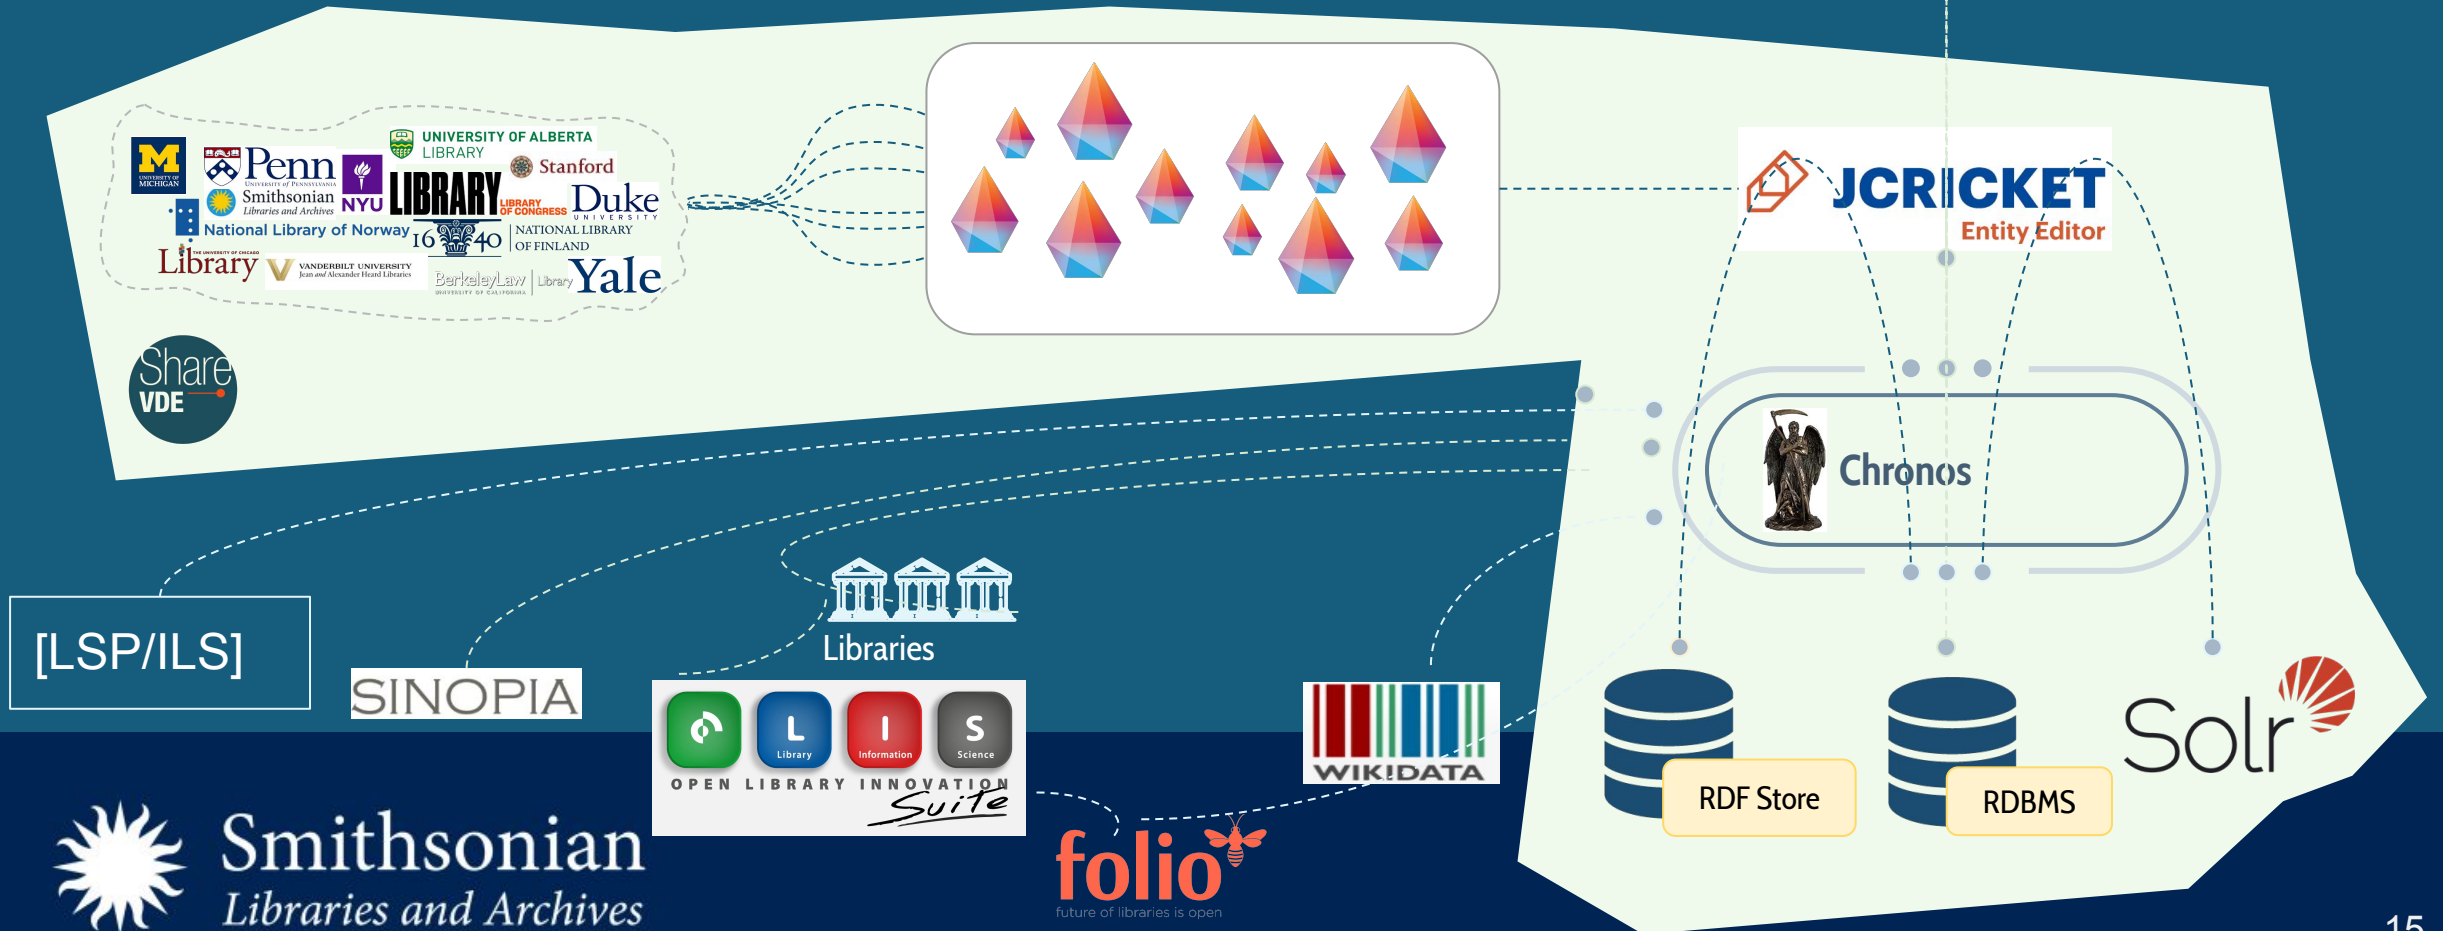

Share-VDE LOD Platform Technology

Data flows from libraries, institutions and third-party authority sources (e.g. VIAF, ISNI, FAST)

The SVDE knowledge base (**Sapientia**) of integrated/clustered/enriched entities.

Data edited through JCricket, the entity editor.